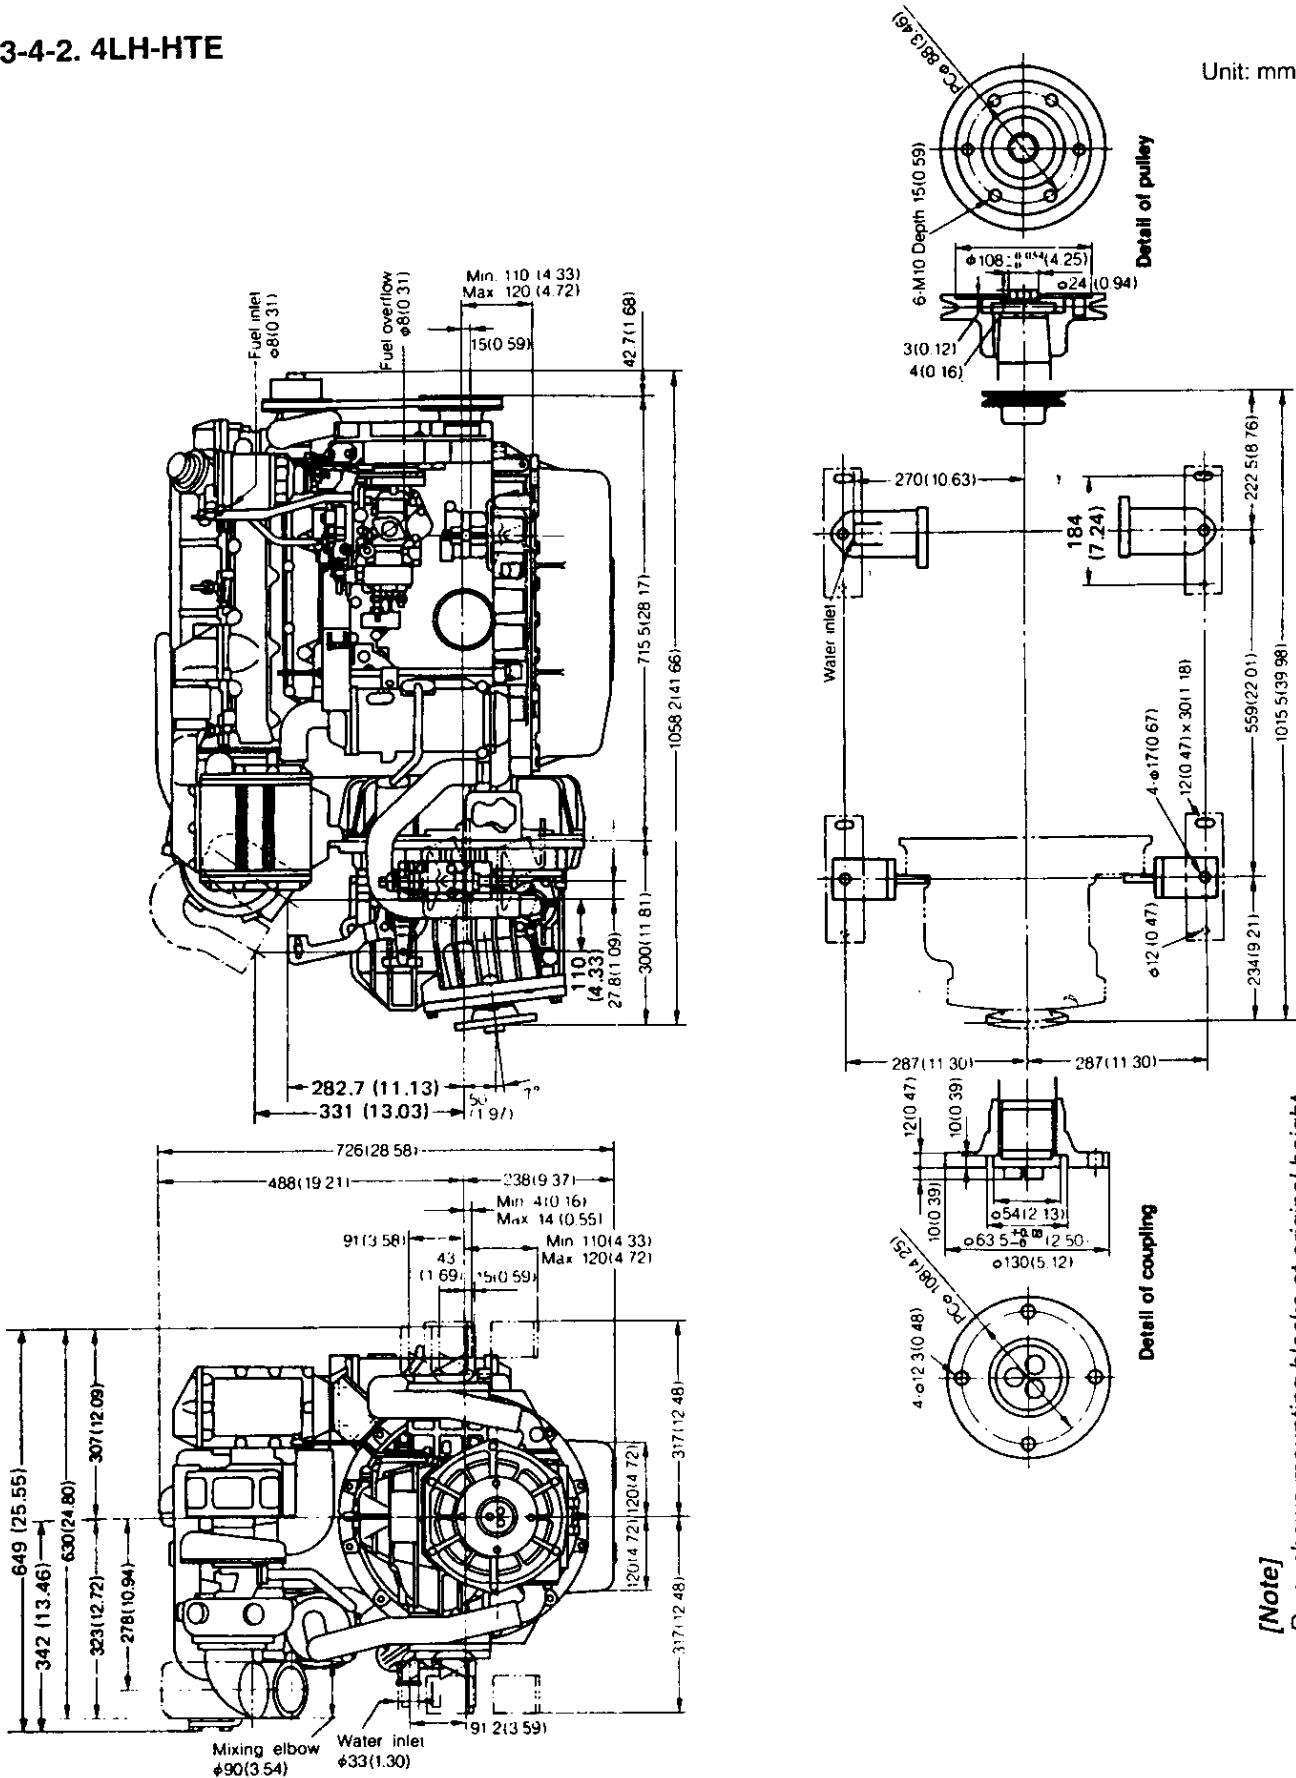

3-4-5. 4LH-STE (with HSW630A1)

Unit: mm

NOTE.
 DWG. SHOWS MOUNTING BLOCKS
 AT COMPRESSED HEIGHT.
 (COMPRESSED BY APPROX. 4MM).

3-4-4. 4LH-STE

Unit: mm

[Note]
Dwg. shows mounting blocks at original height.
(compress by approx 4mm)

3-4-2. 4LH-HTE

Unit: mm (in.)

[Note]
Dwg. shows mounting blocks at original height.
(compress by approx 4mm)

3-11-2. 4LHA-STE (without Marine Gear)