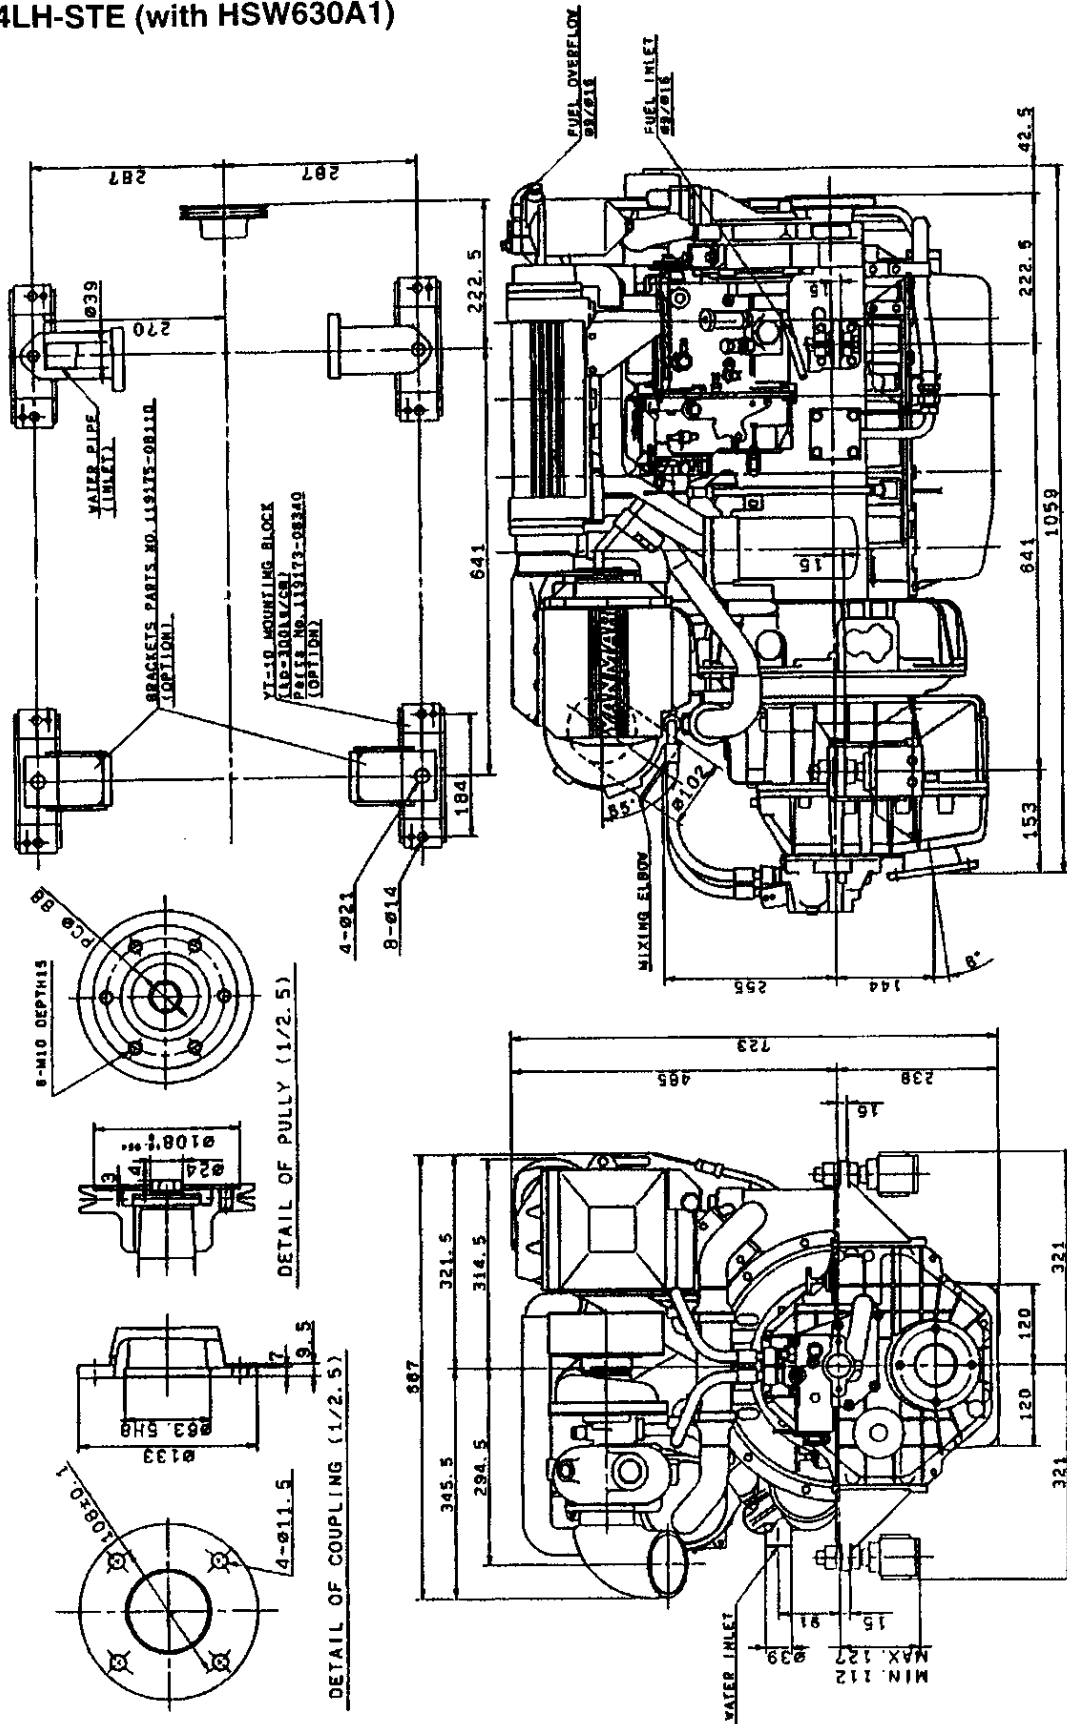

3-4-5. 4LH-STE (with HSW630A1)

Unit: mm

NOTE.
 DWG. SHOWS MOUNTING BLOCKS
 AT COMPRESSED HEIGHT.
 (COMPRESSED BY APPROX. 4MM).

3-4-4. 4LH-STE

Unit: mm

[Note]
Dwg. shows mounting blocks at original height.
(compress by approx 4mm)

3-4-2. 4LH-HTE

Unit: mm (in.)

[Note]
Dwg. shows mounting blocks at original height.
(compress by approx 4mm)

3-11-2. 4LHA-STE (without Marine Gear)