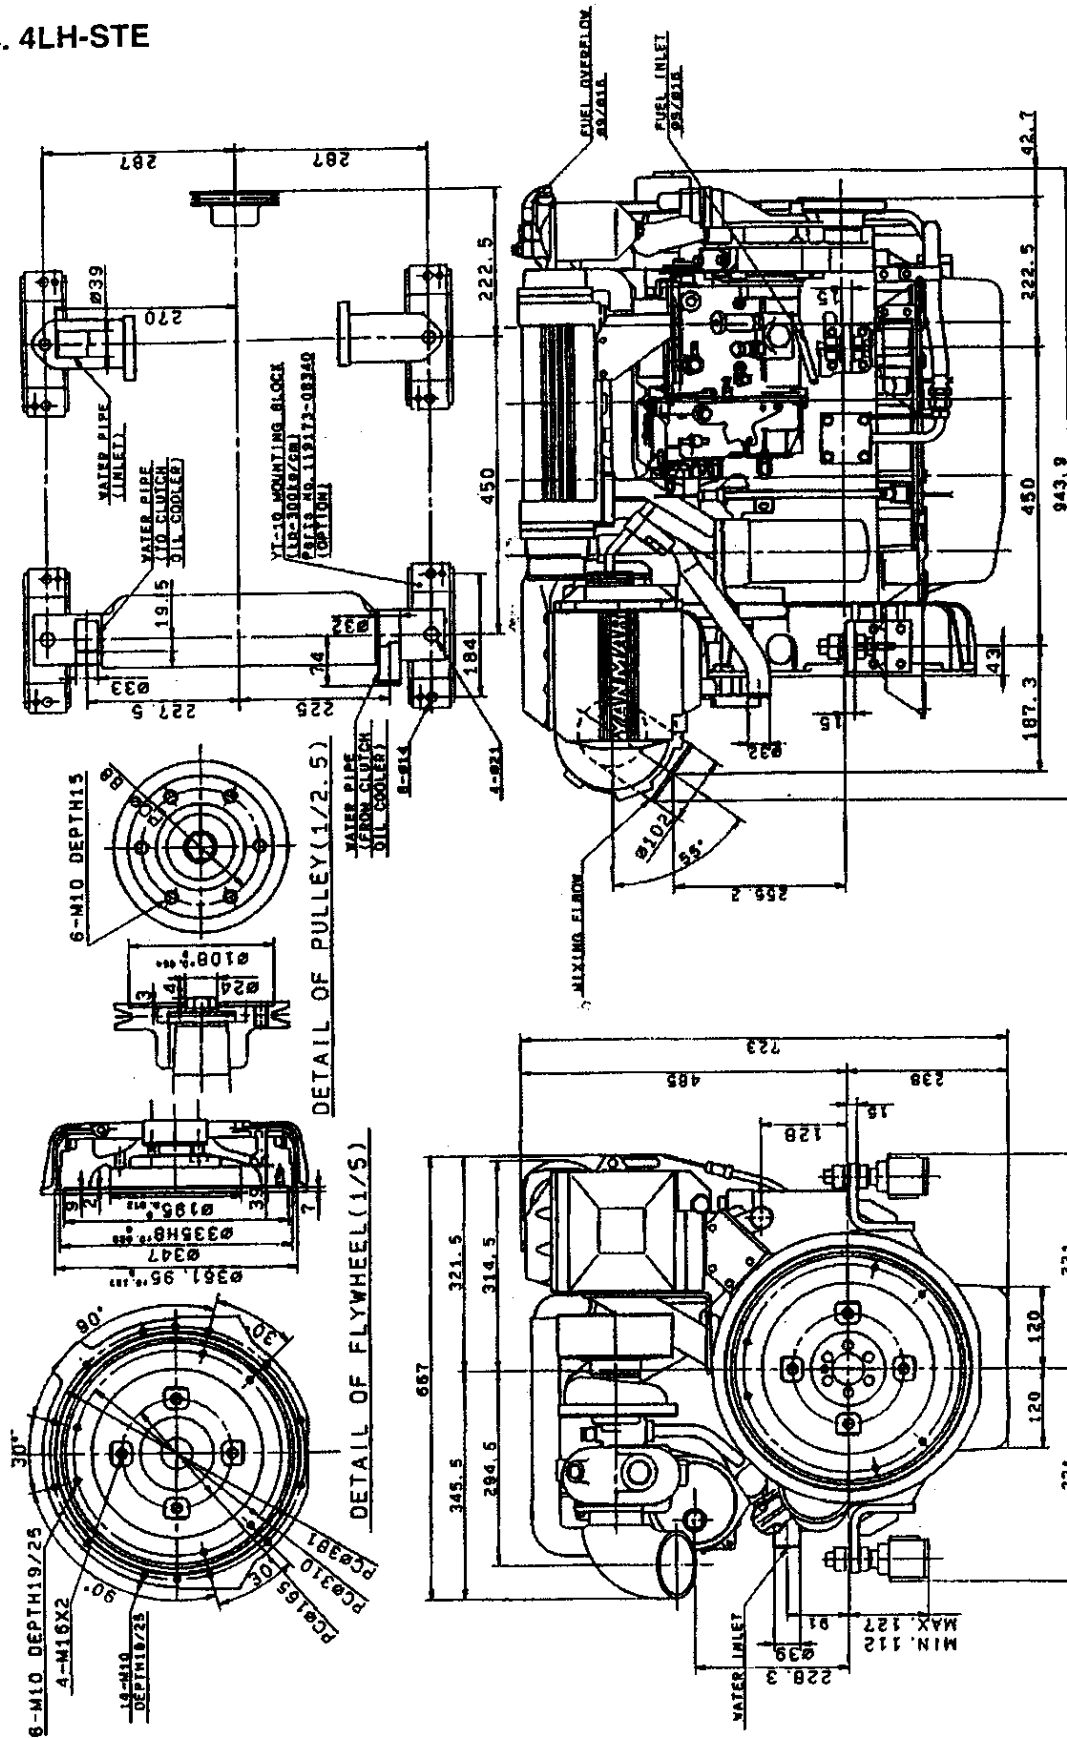

3-4-5. 4LH-STE (with HSW630A1)

Unit: mm

NOTE.
 DWG. SHOWS MOUNTING BLOCKS
 AT COMPRESSED HEIGHT.
 (COMPRESSED BY APPROX. 4MM).

3-4-4. 4LH-STE

Unit: mm

[Note]
Dwg. shows mounting blocks at original height.
(compress by approx 4mm)

3-4-2. 4LH-HTE

Unit: mm (in.)

[Note]
Dwg. shows mounting blocks at original height.
(compress by approx 4mm)

3-11-2. 4LHA-STE (without Marine Gear)